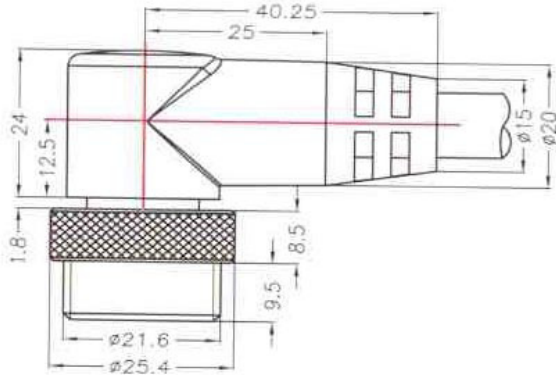

## 7/8" Connectors with PUR Cable

<b>Product Description:</b>	7/8" male/female connector with cable 3/4/5/6 poles, angles 90° / straight 180°
<b>Type of contact:</b>	Female
<b>Cable Material:</b>	PUR
<b>Number of Contacts:</b>	3/4/5/6 poles
<b>Cable Length:</b>	1 m
<b>Rated Voltage:</b>	600 V AC/DC
<b>Rated Current:</b>	13A(3p), 10A(4p), 8A(5p), 6A(6p)
<b>Contact Surface Material:</b>	Nickel + .45um AU Gold Plated
<b>Housing Material:</b>	NYLON 6+30% glass fibre
<b>Coupling Nut Material :</b>	ZN AI/N
<b>O-Ring:</b>	NBR
<b>Protection Class:</b>	IP68
<b>Temperature Range:</b>	-20°C to +105°C

Part Number	Model	Type	Poles
78FA3C1Z	90°	Female	3
78FA4C1Z	90°	Female	4
78FA5C1Z	90°	Female	5
78FA6C1Z	90°	Female	6
78FD3C1Z	straight 180°	Female	3
78FD4C1Z	straight 180°	Female	4
78FD5C1Z	straight 180°	Female	5
78FD6C1Z	straight 180°	Female	6