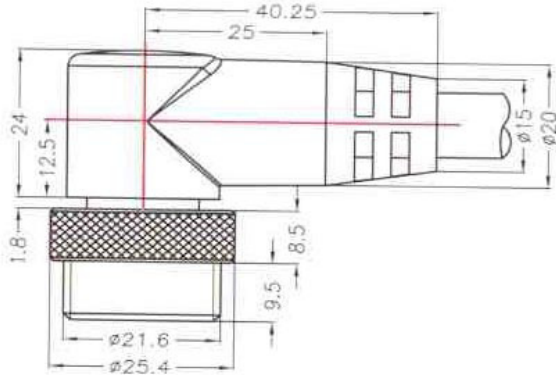

7/8" Connectors with PVC Cable

Product Description:	7/8" male/female connector with cable 3/4/5/6 poles, angles 90° / straight 180°
Type of contact:	Female
Cable Material:	PVC
Number of Contacts:	3/4/5/6 poles
Cable Length:	1 m
Rated Voltage:	600 V AC/DC
Rated Current:	13A(3p), 10A(4p), 8A(5p), 6A(6p)
Contact Surface Material:	Nickel + .45um AU Gold Plated
Housing Material:	NYLON 6+30% glass fibre
Coupling Nut Material :	ZN Al/N
O-Ring:	NBR
Protection Class:	IP68
Temperature Range:	-20°C to +105°C

Part Number	Model	Type	Poles
78FA3A1Z	90°	Female	3
78FA4A1Z	90°	Female	4
78FA5A1Z	90°	Female	5
78FA6A1Z	90°	Female	6
78FD3A1Z	straight 180°	Female	3
78FD4A1Z	straight 180°	Female	4
78FD5A1Z	straight 180°	Female	5
78FD6A1Z	straight 180°	Female	6