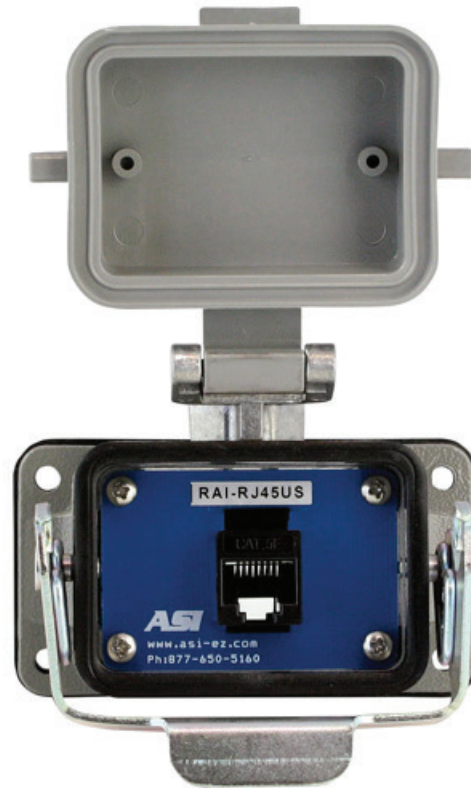

Panel Interface Connector,
RJ45 Connector
ASI RAI-RJ45US (Unshielded),
RAI-RJ45S (Shielded)

Features

- Standard RJ45 connector
- Shielded or unshielded
- Excellent for programming Ethernet devices
- IP65 rating with locking dust cover
- Robust aluminum housing

**Mounting and
Housing
Dimensions (mm)**