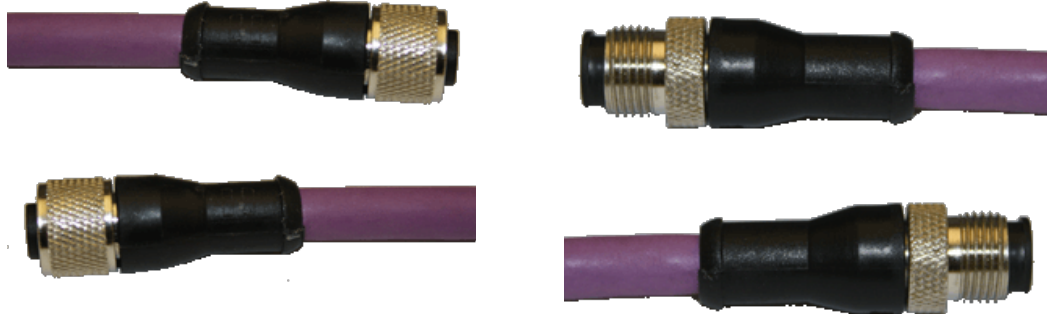

M12 Extensions

M12 B Coded Profibus

Part Number: 12FJ5T1Z12FJ

Part Number: 12MJ5T1Z12MJ

Product Description:	M12 B Coded Profibus/M12 Cordsets Straight 180, shield connected to the nut straight female to straight female staright male to straight male
Number of contacts:	5 poles
Cable:	Industrial Standard Violet Jacket Cable
Cable Length:	1M
Ratted Voltage:	60 V AC/DC
Rated Current:	4A
Contact Surface Material:	Nickel + .45um AU Gold Plated
Coupling Nut Material:	ZN AU/Ni
O-Ring:	NBR