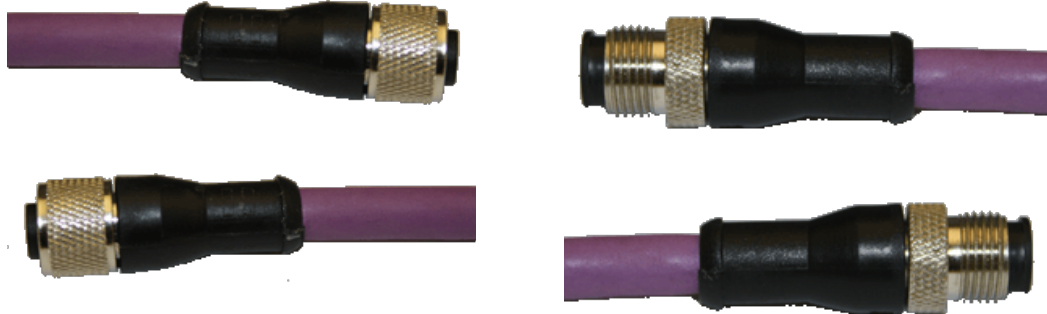

## *M12 Extensions*

### *M12 B Coded Profibus*

**Part Number: 12FJ5T1Z12FJ**

**Part Number: 12MJ5T1Z12MJ**

<b>Product Description:</b>	M12 B Coded Profibus/M12 Cordsets Straight 180, shield connected to the nut straight female to straight female staright male to straight male
<b>Number of contacts:</b>	5 poles
<b>Cable:</b>	Industrial Standard Violet Jacket Cable
<b>Cable Length:</b>	1M
<b>Ratted Voltage:</b>	60 V AC/DC
<b>Rated Current:</b>	4A
<b>Contact Surface Material:</b>	Nickel + .45um AU Gold Plated
<b>Coupling Nut Material:</b>	ZN AU/Ni
<b>O-Ring:</b>	NBR