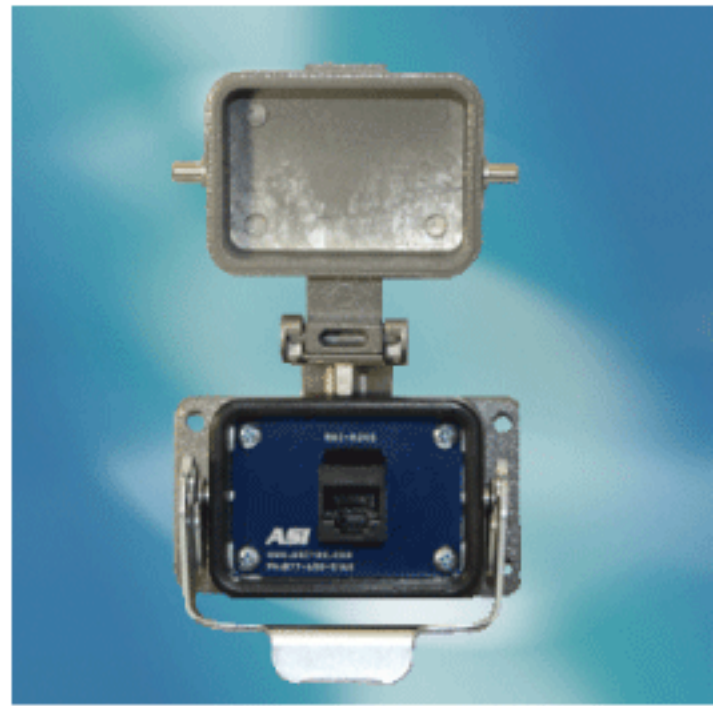

# Remote Access Interface RJ45 Connector

Part#: RAI-RJ45US      Qty:1  
Descriptions: Remote Access Interface, RJ45  
Through Panel Connector, Unshielded

Part#: RAI-RJ45S      Qty:1  
Descriptions: Remote Access Interface, RJ45  
Through Panel Connector, Shielded

## Features:

- Standard RJ45 connector
- Shielded or unshielded
- Excellent for programming Ethernet devices
- IP65 rating with locking dust cover
- Robust aluminum housing