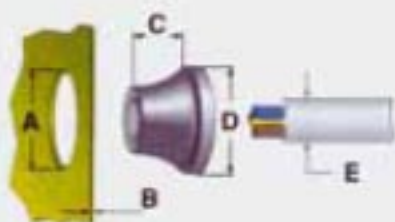

# RUTASEAL GROMMETS

RS

Material: EPDM  
halogen-free and chemical resistant  
Temperature range: -40°C to +110°C  
Protection: IP 67  
Colour: RAL 7001 light grey  
Application:  
IP67 sealing of cables and conduits  
in Metric and Pg threaded entries  
through material thickness 0,5-4 mm

## Fits Metric thread

Ref.	Fits Threaded Entry	Dimensions					Quantity Box/Bag
		A (mm)	B (mm)	C (mm)	D (mm)	E (mm)	
RS0407.M12	M12	12,5	0,5 - 2	5,6	20,0	4 - 7	2,000/50
RS0509.M16	M16	16,5	1 - 4	11,0	21,0	5 - 9	2,000/50
RS0813.M20	M20/Pg13,5	20,5	1 - 4	13,4	25,5	8 - 12	3,000/50
RS1117.M25	M25	25,5	1 - 4	15,3	30,5	11 - 16	2,000/50
RS1520.M32	M32	32,5	1 - 4	18,6	38,5	15 - 20	1,000/25
RS1928.M40	M40	40,5	1 - 4	21,7	48,5	19 - 28	600/25
RS2735.M50	M50	50,5	1 - 4	25,0	60,5	27 - 35	250/10

## Fits Pg thread

Ref.	Fits Threaded Entry	Dimensions					Quantity Box/Bag
		A (mm)	B (mm)	C (mm)	D (mm)	E (mm)	
RS0305.07	Pg 7	12,5	0,5 - 2	5,4	20,0	3 - 5	2,000/50
RS0507.09	Pg 9	16,0	1 - 4	10,3	21,0	5 - 7	2,000/50
RS0710.11	Pg11	19,0	1 - 4	12,7	24,0	7 - 10	3,000/50
RS1014.16	Pg16	23,0	1 - 4	14,7	28,0	10 - 14	2,000/50
RS1420.21	Pg21	29,0	1 - 4	17,6	35,0	14 - 20	1,000/25
RS2026.29	Pg29	38,0	1 - 4	20,0	46,0	20 - 26	600/25
RS2635.36	Pg36	48,0	1 - 4	23,9	58,0	26 - 35	250/10